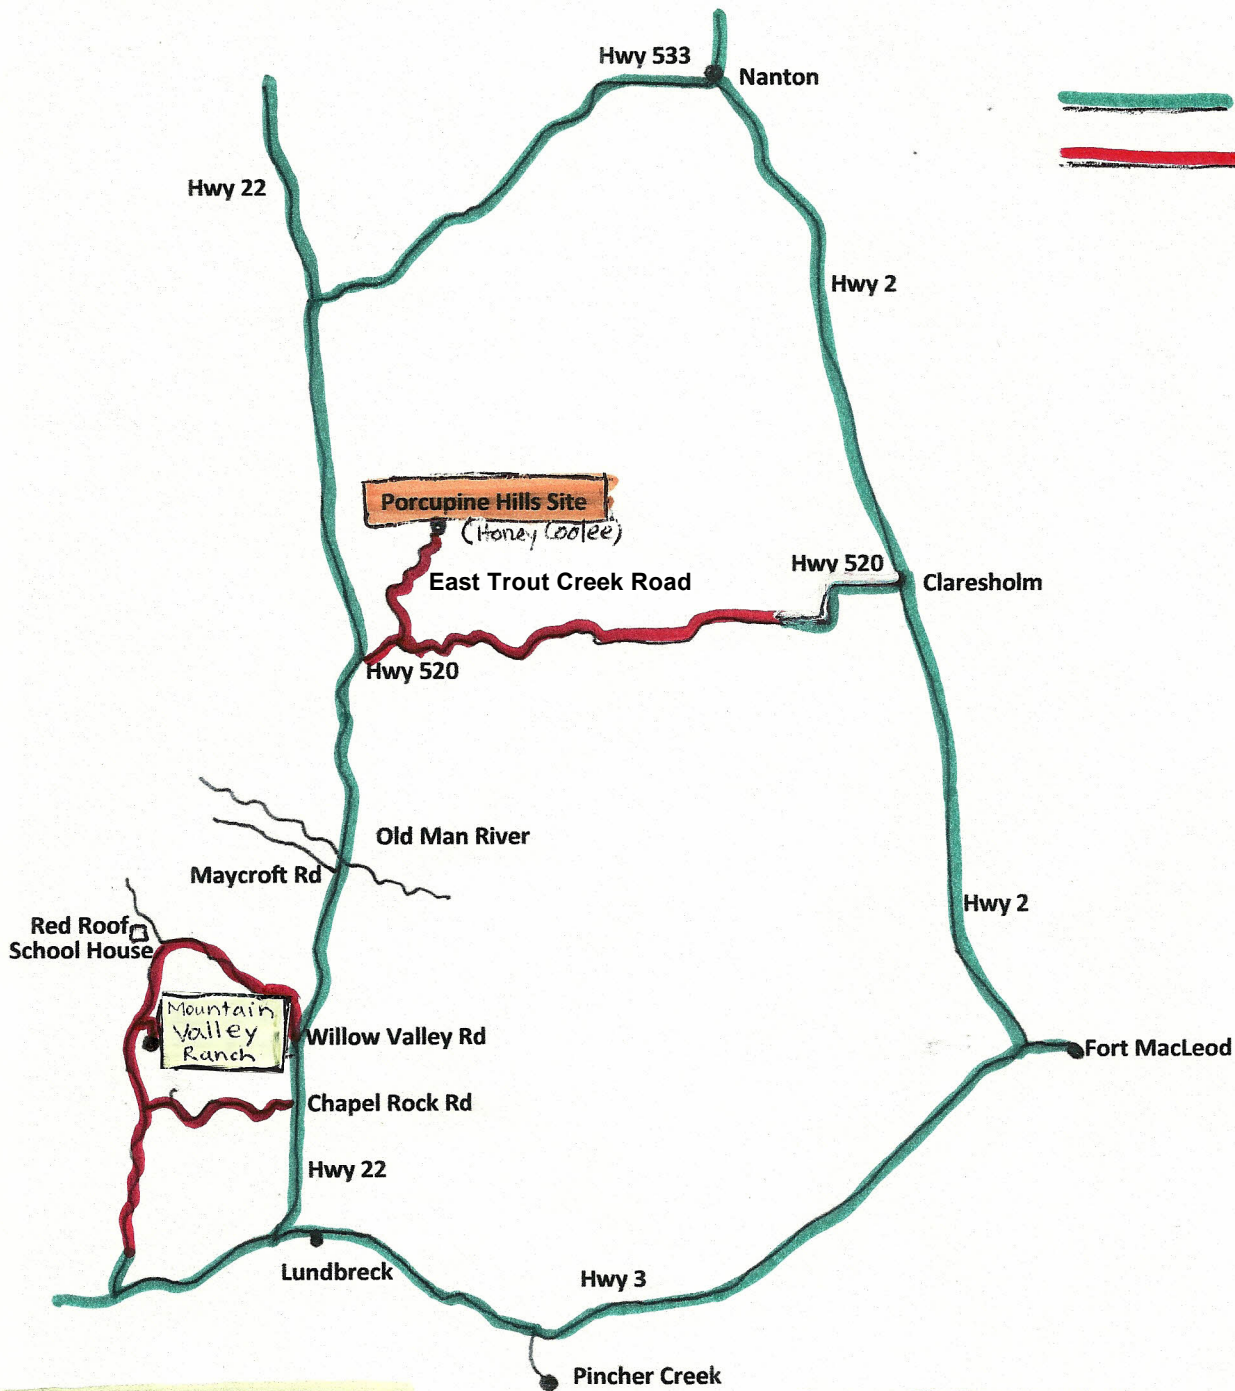

# Wilderness Ranch Map

 Paved  
 Gravel

## Programs at Mountain Valley Ranch

- Trail Blazers
- Outriders
- Family Camps
- Family Retreat
- Adult Retreat
- Long Ride

GPS/Google Maps Coordinates  
 = 49.742, -114.294

## Programs at Porcupine Hills Site

- Pioneers
- Scouts
- Sky Riders

GPS/Google Maps Coordinates  
 = 50.027, -114.042